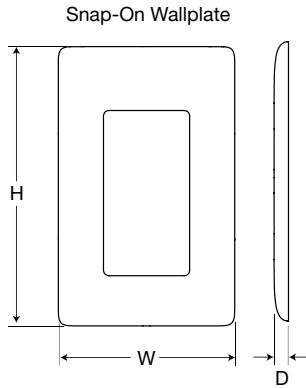

Snap-On Screwless Wallplates

- Clean, elegant look
- No visible screws
- Snap-on wallplate completely covers sub-plate eliminating dirt build-up around the edges
- Snap-on wallplate hides any paint or scratches on sub-plate caused during installation
- Appearance is consistent with other Hubbell wallplates
- Meets UL and CSA standards

Gang	Height (H)	Width (W)	Depth (D)
1	4.75" (120.6)	3.00" (76.2)	.25" (6.35)
2	4.75" (120.6)	4.81" (122.2)	.25" (6.35)
3	4.75" (120.6)	6.62" (168.2)	.25" (6.35)
4	4.75" (120.6)	8.44" (214.3)	.25" (6.35)

Snap-On Screwless Wallplates

Description		Color	Decorator Catalog Number	Toggle Catalog Number
1-Gang, 1-Decorator	1-Gang, 1-Toggle	Ivory Light Almond White	NPS26I NPS26LA NPS26W	NPS1I NPS1LA NPS1W
2-Gang, 2-Decorator	2-Gang, 2-Toggle	Ivory Light Almond White	NPS262I NPS262LA NPS262W	NPS2I NPS2LA NPS2W
3-Gang, 3-Decorator	3-Gang, 3-Toggle	Ivory Light Almond White	NPS263I NPS263LA NPS263W	NPS3I NPS3LA NPS3W
4-Gang, 4-Decorator		Ivory Light Almond White	NPS264I NPS264LA NPS264W	- - -
1-Gang, 1-Duplex		Ivory Light Almond White	NPS8I NPS8LA NPS8W	- - -

Dimensions in Inches (mm)